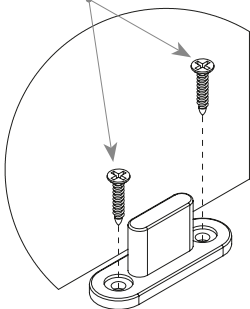

STANDARD

MOCOWANIE DO ŚCIANY BEZ MASKOWNICY
FASTENING FOR WALL WITHOUT COVER RAIL

100
kg

PLYTA | BOARD

18-40 mm

4

US3x13

5.1