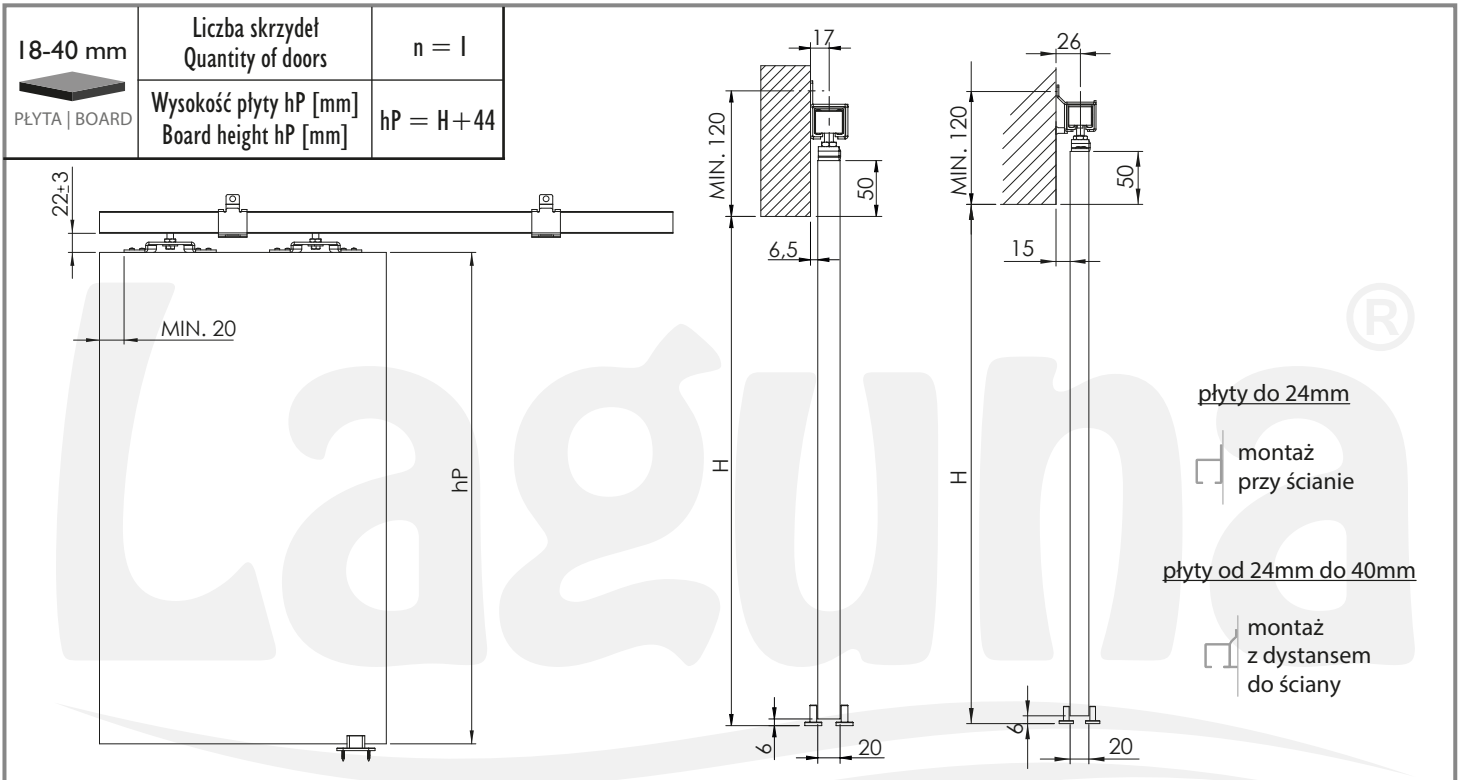

STANDARD

MOCOWANIE DO ŚCIANY BEZ MASKOWNICY
FASTENING FOR WALL WITHOUT COVER RAIL

100
kg

PLYTA | BOARD

18-40 mm

4

US3x13

5.1