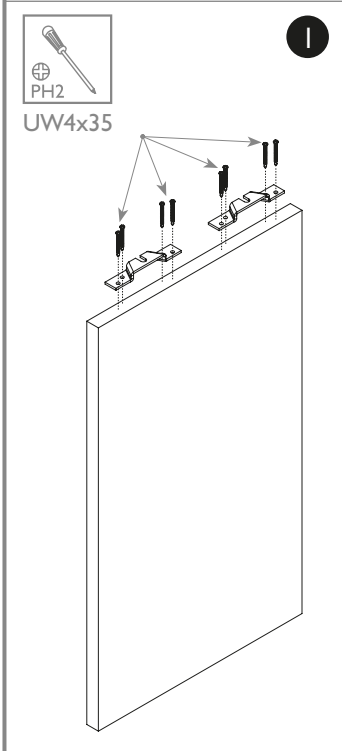

STANDARD

MOCOWANIE DO ŚCIANY BEZ MASKOWNICY
FASTENING FOR WALL WITHOUT COVER RAIL

100
kg

PLYTA | BOARD

18-40 mm

4

US3x13

5.1