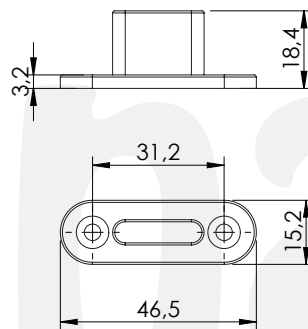

Zaleca się postępowanie zgodnie z niniejszą instrukcją przy użyciu odpowiednich narzędzi, zgodnych ze wskazaniami. W przypadku elementów, których powierzchnia może być ostra należy stosować środki ochrony indywidualnej oraz zabezpieczenie obszaru pracy. Firma Laguna Fabryka Okuć Sp. z o.o. Sp. k. uchyla się od odpowiedzialności za działania wynikające z postępowania niezgodnego z niniejszą instrukcją.

It is recommended that you follow these instructions using the appropriate tools as indicated. In the case of elements whose surface can be sharp, use personal protective equipment and work area protection. The company Laguna Hardware Factory Limited Liability Limited Partnership refrains from liability for actions resulting from conduct incompatible with this instruction.