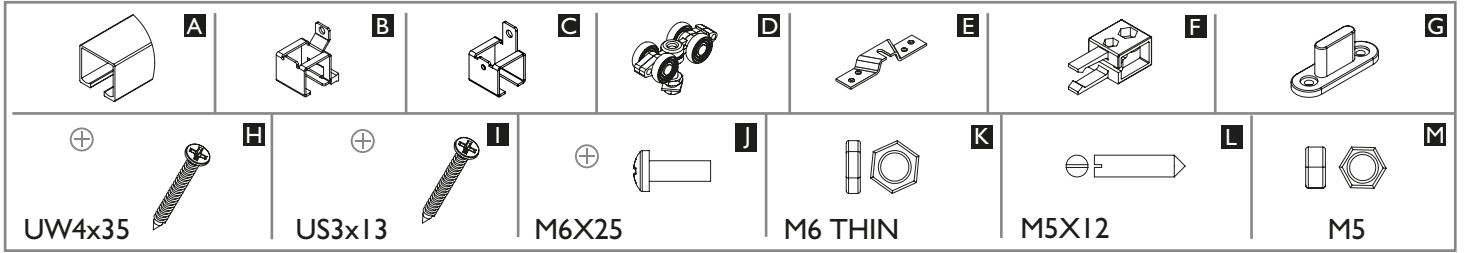

STANDARD

MOCOWANIE DO ŚCIANY BEZ MASKOWNICY
FASTENING FOR WALL WITHOUT COVER RAIL

100
kg

PLYTA | BOARD

18-40 mm

4

US3x13

5.1