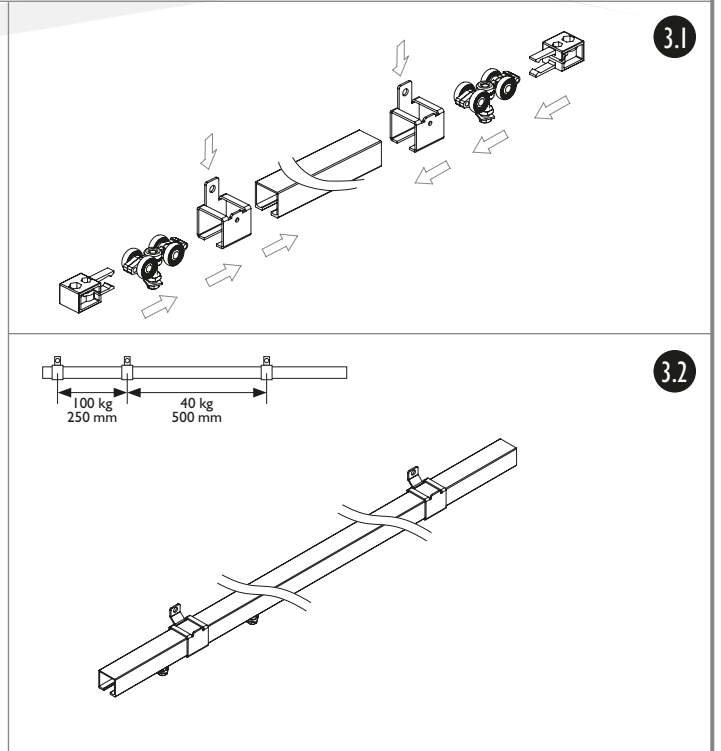

STANDARD

MOCOWANIE DO ŚCIANY BEZ MASKOWNICY
FASTENING FOR WALL WITHOUT COVER RAIL

100
kg

PLYTA | BOARD

18-40 mm

4

US3x13

5.1