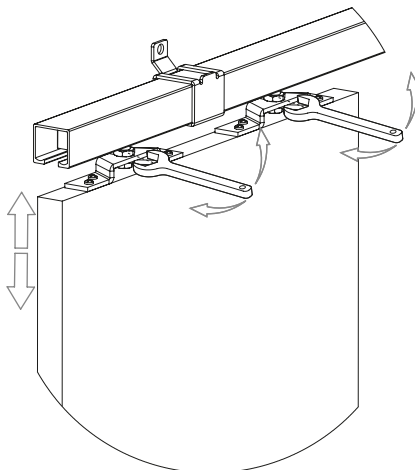

STANDARD

MOCOWANIE DO ŚCIANY BEZ MASKOWNICY
FASTENING FOR WALL WITHOUT COVER RAIL

100
kg

PLYTA | BOARD

18-40 mm

4

US3x13

5.1