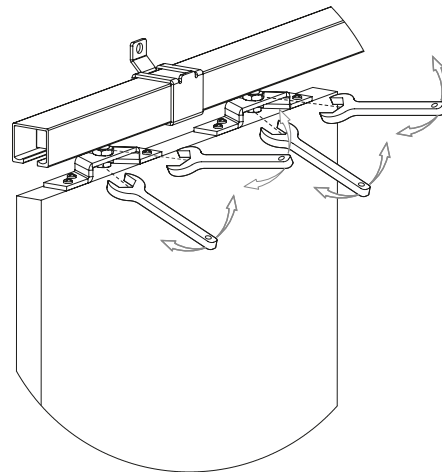

4

US3x13

5.1

5.2

6

Zaleca się postępowanie zgodnie z niniejszą instrukcją przy użyciu odpowiednich narzędzi, zgodnych ze wskazaniami. W przypadku elementów, których powierzchnia może być ostra należy stosować środki ochrony indywidualnej oraz zabezpieczenie obszaru pracy. Firma Laguna Fabryka Okuć Sp. z o.o. Sp. k. uchyla się od odpowiedzialności za działania wynikające z postępowania niezgodnego z niniejszą instrukcją.

It is recommended that you follow these instructions using the appropriate tools as indicated. In the case of elements whose surface can be sharp, use personal protective equipment and work area protection. The company Laguna Hardware Factory Limited Liability Limited Partnership refrains from liability for actions resulting from conduct incompatible with this instruction.