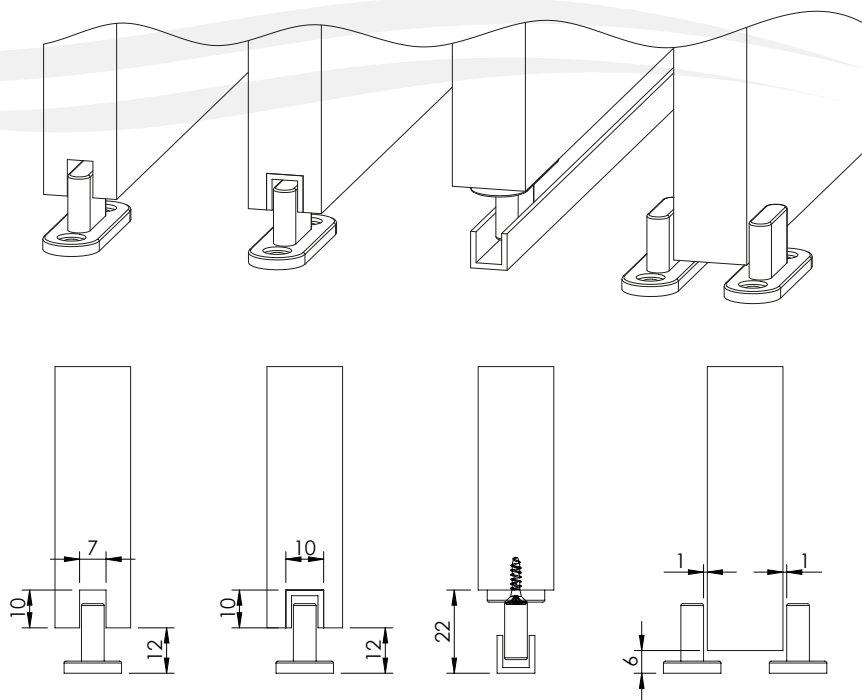

Zaleca się postępowanie zgodnie z niniejszą instrukcją przy użyciu odpowiednich narzędzi, zgodnych ze wskazaniami. W przypadku elementów, których powierzchnia może być ostra należy stosować środki ochrony indywidualnej oraz zabezpieczenie obszaru pracy. Firma Laguna Fabryka Okuć Sp. z o.o. Sp. k. uchyla się od odpowiedzialności za działania wynikające z postępowania niezgodnego z niniejszą instrukcją.

It is recommended that you follow these instructions using the appropriate tools as indicated. In the case of elements whose surface can be sharp, use personal protective equipment and work area protection. The company Laguna Hardware Factory Limited Liability Limited Partnership refrains from liability for actions resulting from conduct incompatible with this instruction.