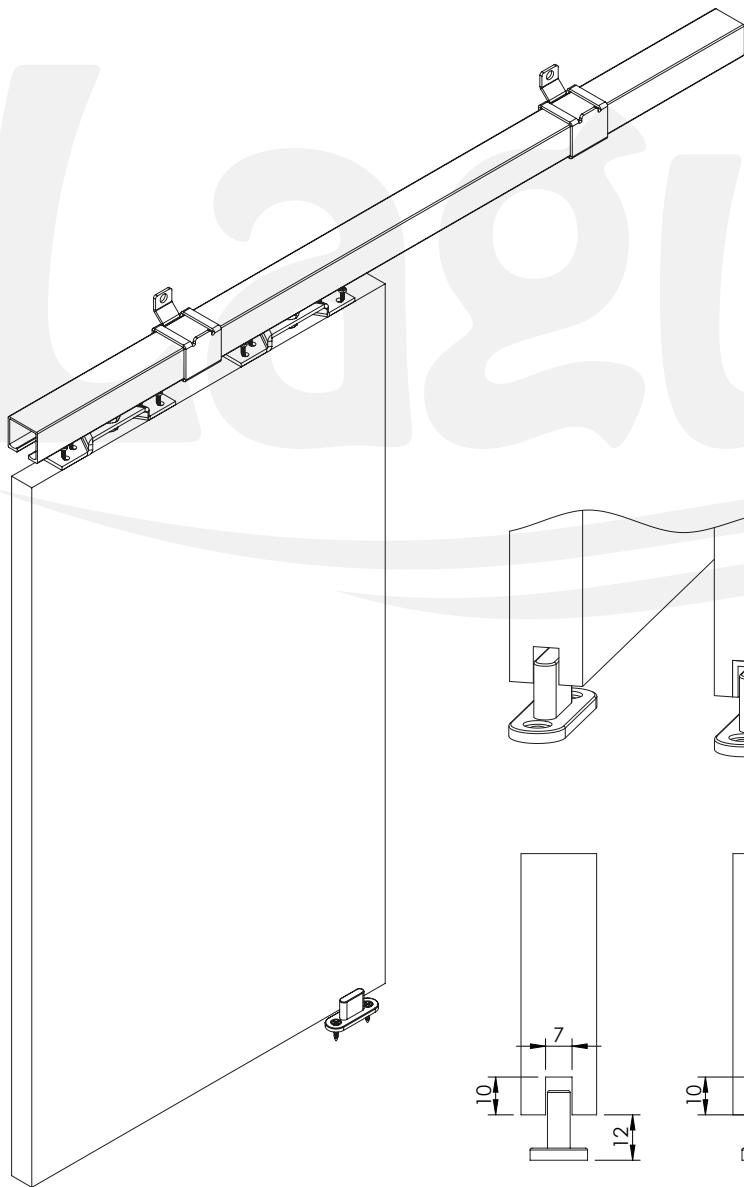

Zaleca się postępowanie zgodnie z niniejszą instrukcją przy użyciu odpowiednich narzędzi, zgodnych ze wskazaniami. W przypadku elementów, których powierzchnia może być ostra należy stosować środki ochrony indywidualnej oraz zabezpieczenie obszaru pracy. Firma Laguna Fabryka Okuć Sp. z o.o. Sp. k. uchyla się od odpowiedzialności za działania wynikające z postępowania niezgodnego z niniejszą instrukcją.

It is recommended that you follow these instructions using the appropriate tools as indicated. In the case of elements whose surface can be sharp, use personal protective equipment and work area protection. The company Laguna Hardware Factory Limited Liability Limited Partnership refrains from liability for actions resulting from conduct incompatible with this instruction.