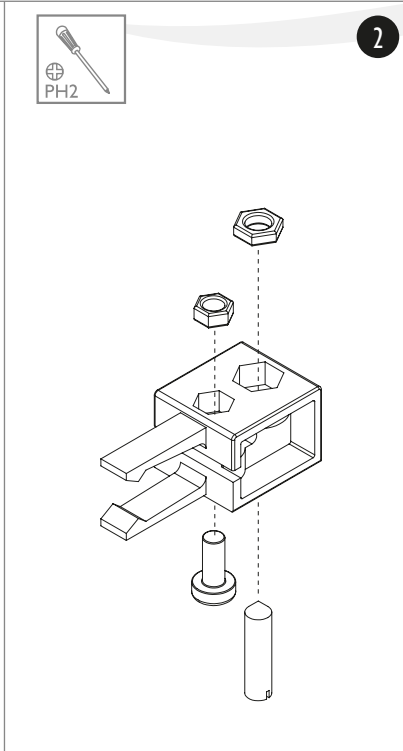

STANDARD

MOCOWANIE DO ŚCIANY BEZ MASKOWNICY
FASTENING FOR WALL WITHOUT COVER RAIL

100
kg

PLYTA | BOARD

18-40 mm

4

US3x13

5.1